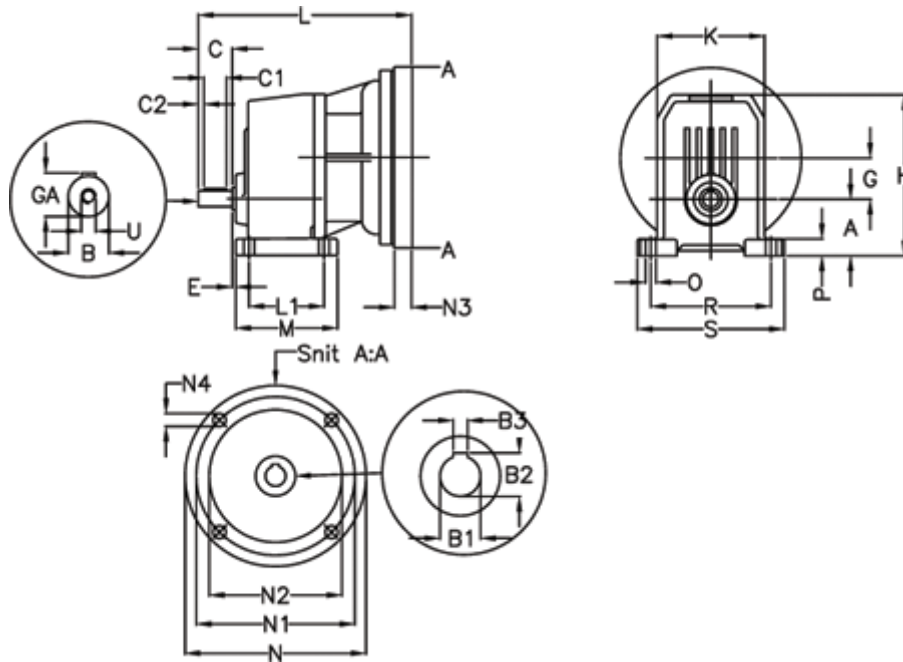

Article number: 40550201081220

Description: Single Stage Helical Gear
S 201-10,8-P63B5

Measures

A = 55	E = 19.0	M = 107.5	R = 130
B = 19	F = 6x6x30	N = 140	S = 155
B1 = 11	G = 43.5	N1 = 115	U = M6
B2 = 12.8	GA = 21.5	N2 = 95	
B3 = 4	H = 164.5	N3 = -	
C = 40	K = 110	N4 = M8x19	
C1 = 30	L = 207	O = 10	
C2 = 5	L1 = 77.5	P = 17.5	